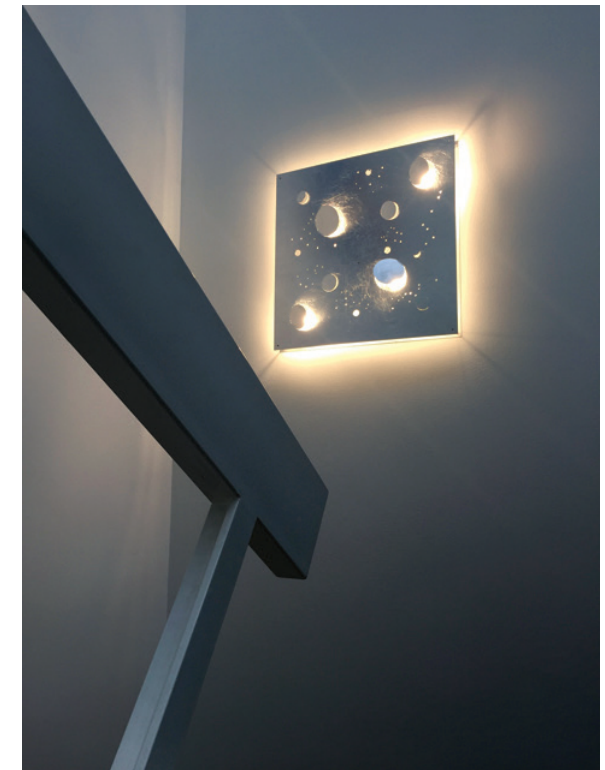

**BUCHI p/pl 60**

Wall/ceiling lamp  
in steel  
cm 60X60X4,5

4 led COB  
10W - max 250mA  
4400 Lm emitted  
3000°K - CRI>85  
Dimmable power supply included

Finishings

- B  total white
- N  matt black
- TA  silver leaf
- TO  gold leaf
- TR  copper leaf
- TB  bronze leaf